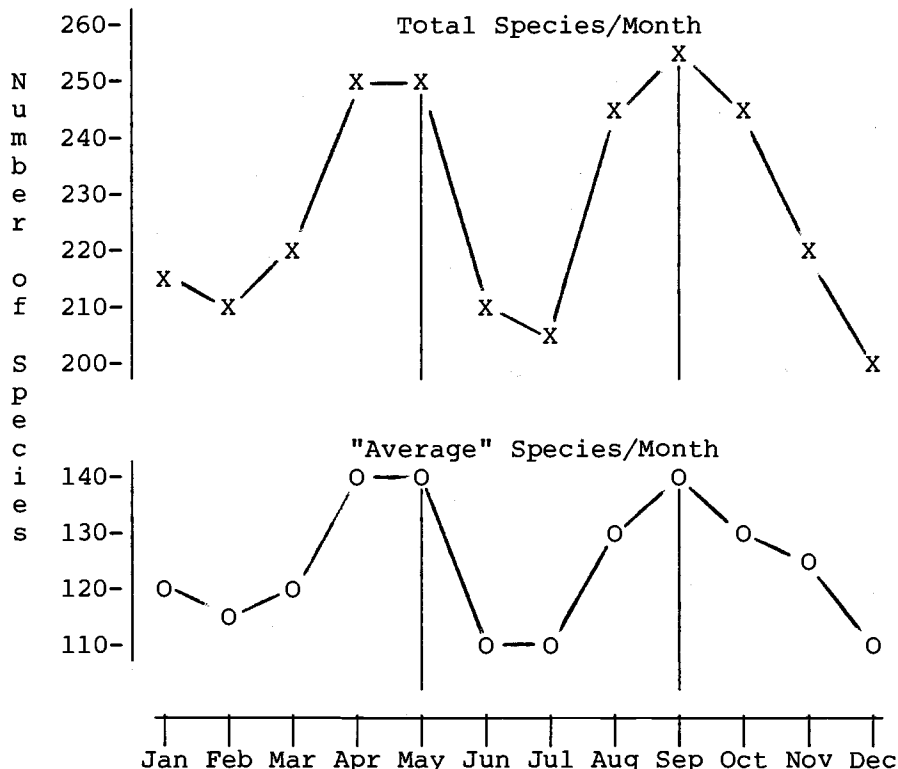

TABLE 4.1. Number of Review and non-Review Species for records through 1992. Review Species include those that are OBRC Review Species as well as some species not under review by the OBRC (section 2-B). This tabulation only includes taxa identified to species.

See Table 5.2 for a working definition of Erroneous, Hypothetical, Unconfirmed, and Confirmed Review Species.

Limited Sum=Sum of Unconfirmed or Confirmed Review Species and Non-Review Species.

	Number of Review Species.....	Non-Review Species	Limited Sum
	Erroneous	Hypothetical or Confirmed	
Recorded Live on or from Land:			
Only before 1973	5	1	1
During 1973-1992	3	45	343@
Recorded Only Beached (B) or Only at Sea (Pelagic, P):			
Only before 1973	1	0	2*
During 1973-1992	0	0	3*
TOTAL	9	46	112@

* Short-tailed Albatross (P), Parakeet Auklet (B), Red-legged Kittiwake (B), Murphy's Petrel (B), and Black-throated Blue Warbler (P).

@ This includes five humanly-introduced Review Species that do not have self-sustaining populations (No. Bobwhite, Ring-necked Pheasant, Black Swan, Mute Swan, and Wild Turkey).