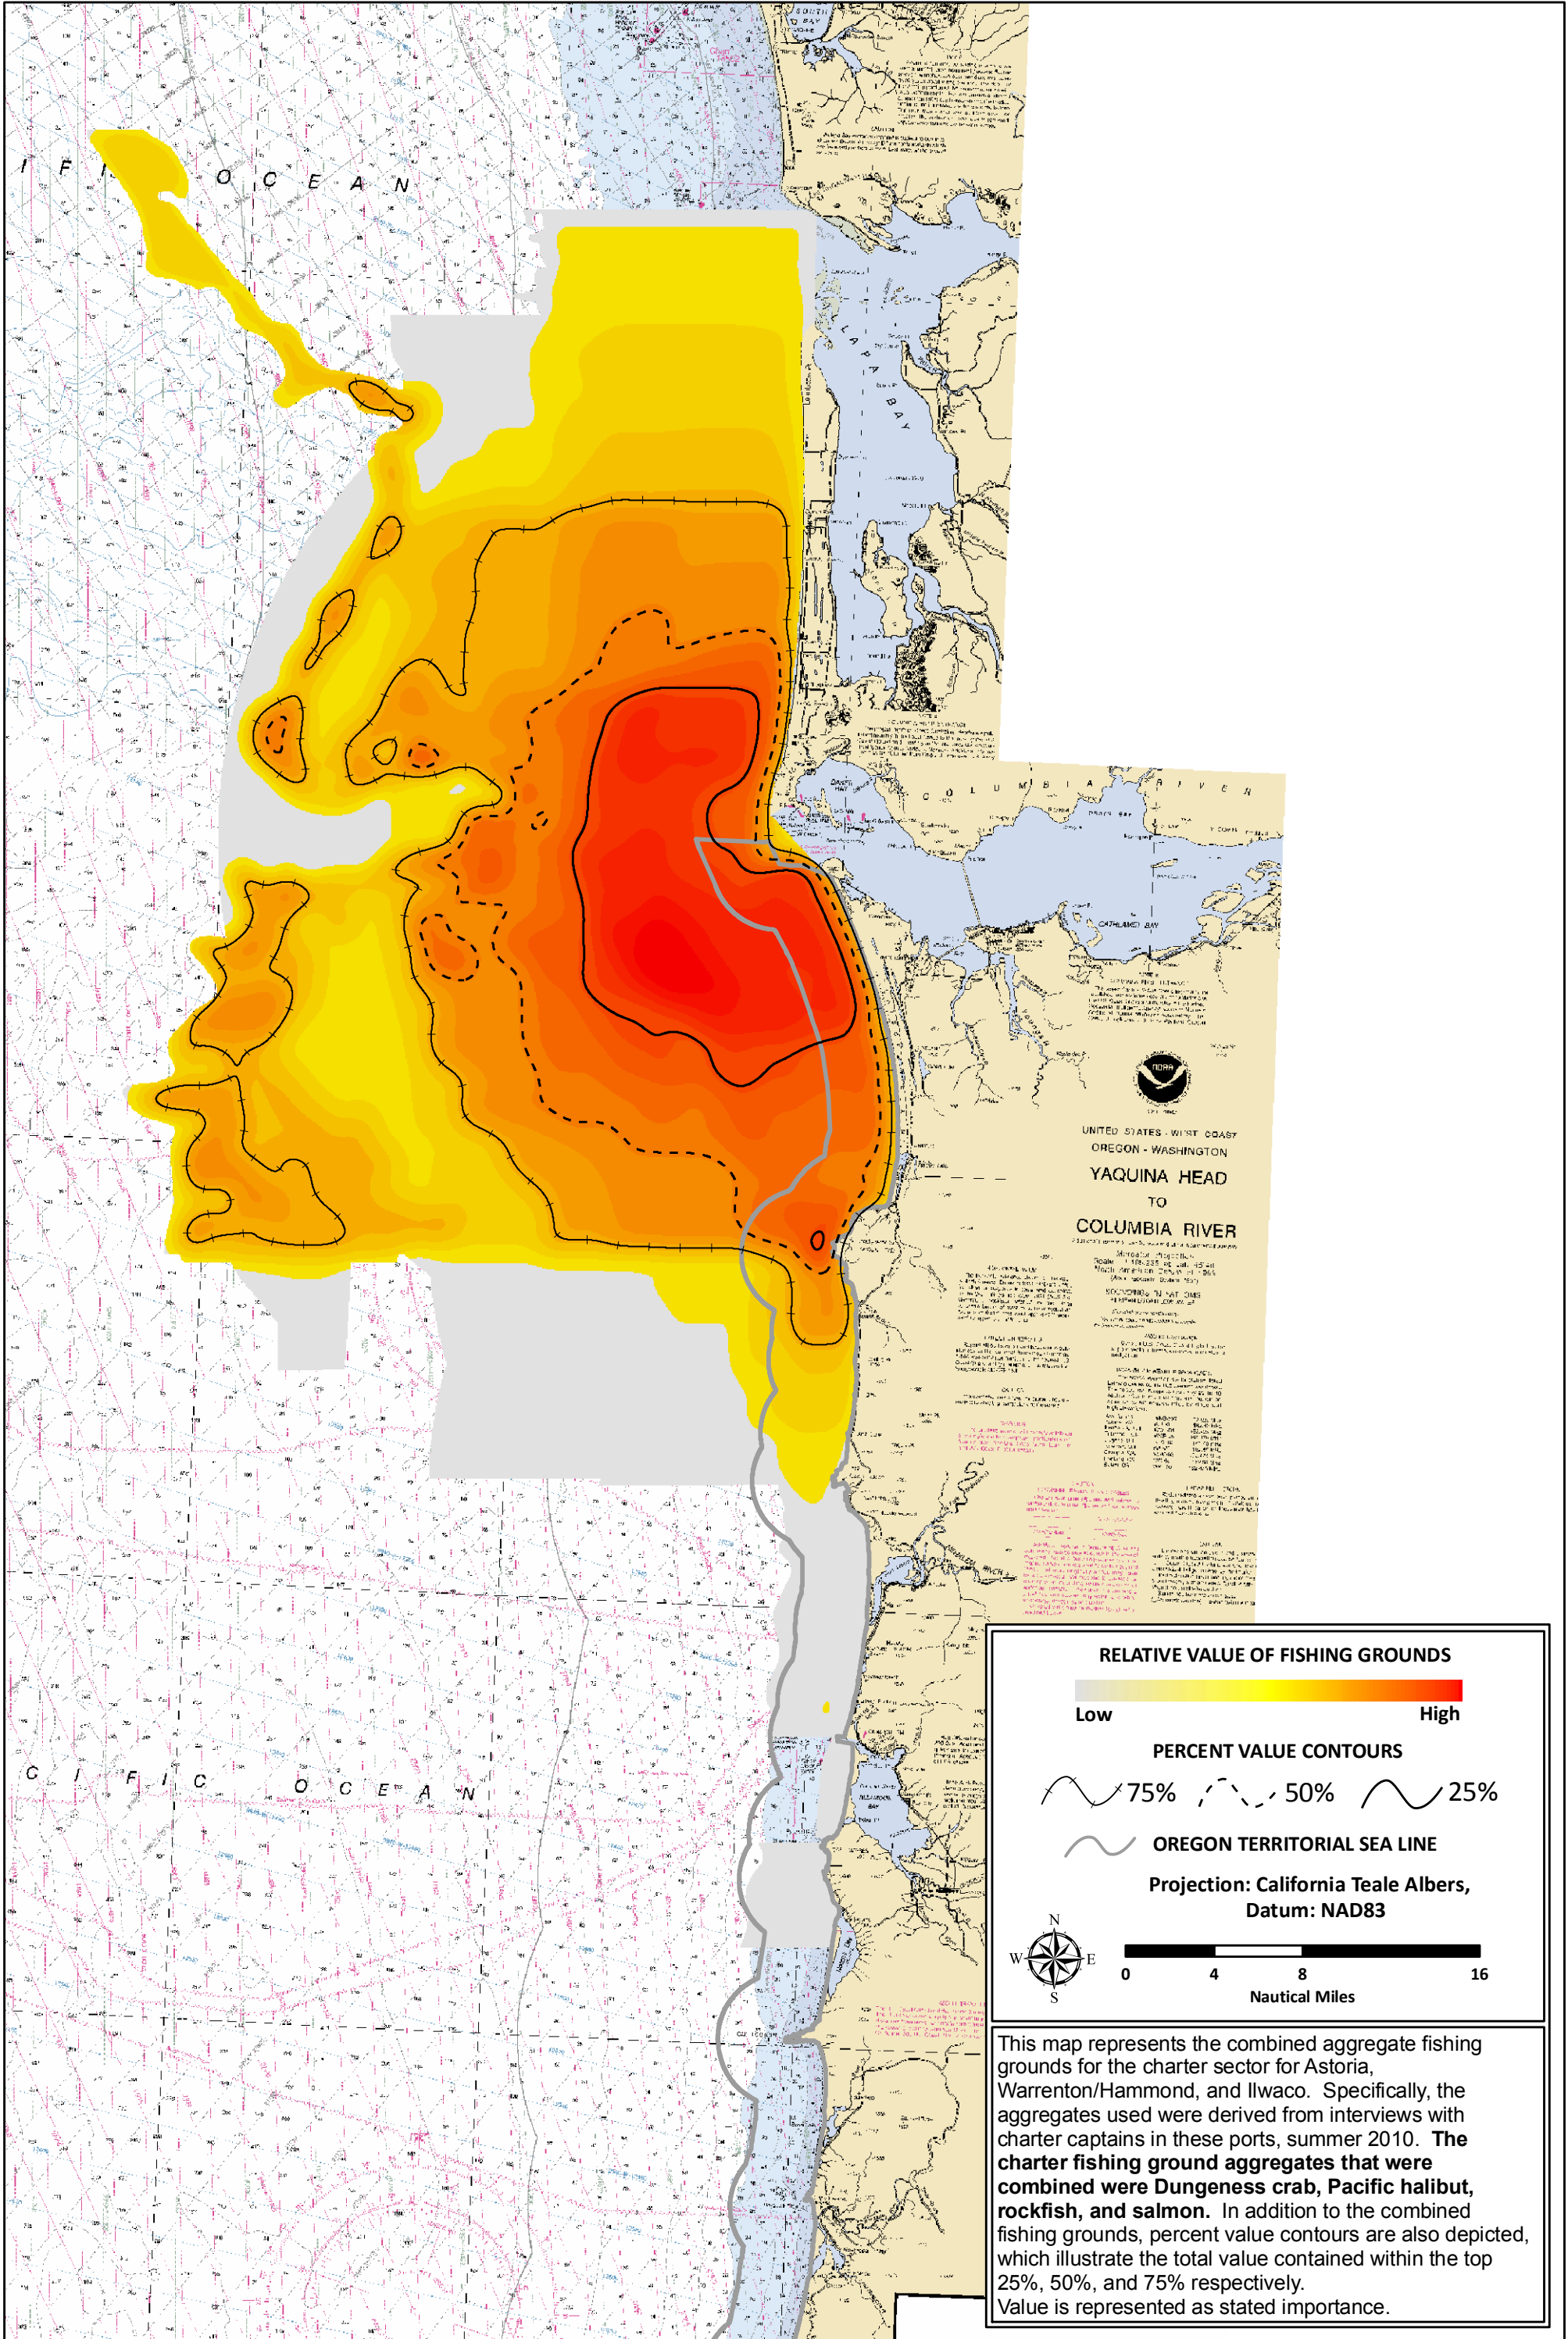

Astoria Charter Combined Value Fishing Grounds

All Landings (Astoria - Warrenton/Hammond - Ilwaco)

Oregon Territorial Sea Plan Amendment Process: Marine Fisheries Uses and Values Project

This map represents the combined aggregate fishing grounds for the charter sector for Astoria, Warrenton/Hammond, and Ilwaco. Specifically, the aggregates used were derived from interviews with charter captains in these ports, summer 2010. **The charter fishing ground aggregates that were combined were Dungeness crab, Pacific halibut, rockfish, and salmon.** In addition to the combined fishing grounds, percent value contours are also depicted, which illustrate the total value contained within the top 25%, 50%, and 75% respectively. Value is represented as stated importance.